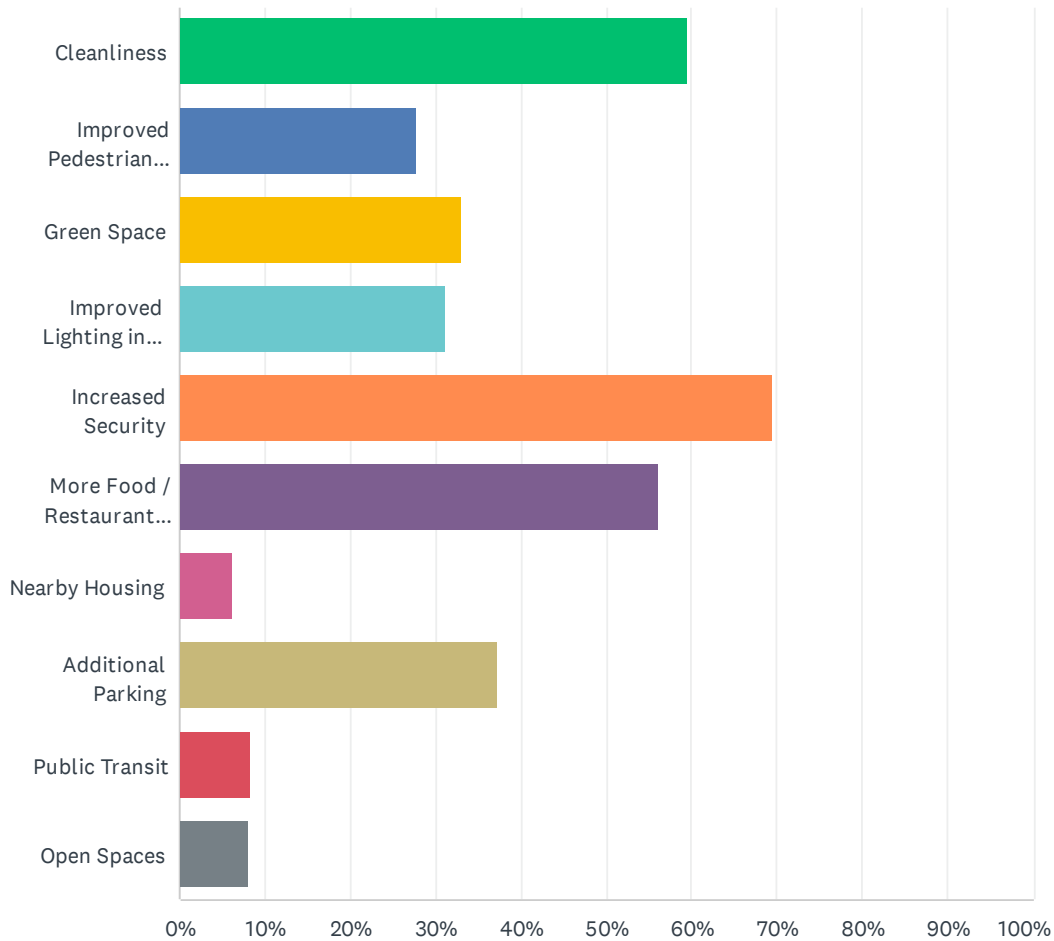

Q1 Which of the following are the most important areas that you believe would make the LOUMED district a better place for individuals who work there, learn there, or visit on a daily basis? Select 3.

Answered: 1,075 Skipped: 3

LOUMED Survey

ANSWER CHOICES	RESPONSES	
Cleanliness	59.53%	640
Improved Pedestrian Accessibility (bicycles friendliness, walkability)	27.81%	299
Green Space	33.02%	355
Improved Lighting in Public Spaces	31.16%	335
Increased Security	69.49%	747
More Food / Restaurant Options	56.00%	602
Nearby Housing	6.23%	67
Additional Parking	37.30%	401
Public Transit	8.28%	89
Open Spaces	8.00%	86
Total Respondents: 1,075		